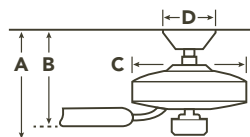

370006 (Shown)

METAL CAPS

Includes a metal fixture cap for non-light use.

BLADE SPECS

Blade Finish & Part Number (Side 1)      Fan Finish (Reversible)

<b>Satin Black</b> FB310360 SBK	<b>SBK</b> Satin Black
<b>White</b> FB310360 WH	<b>WH</b> White
<b>Bamboo</b> FB310360 WH1	<b>WH1</b> White
<b>Walnut</b> FB310360 WN	<b>WN</b> Walnut

HANGING MEASUREMENTS

WITH 6" DOWNROD

Fixture Drop (from ceiling)	Blade Drop (from ceiling)	Housing (width)	Ceiling Canopy (width)
A: 15.25"	B: 13.00"	C: 9.00"	D: 6.75"

AIR PERFORMANCE

AIRFLOW Cubic Ft. Per Minute on High	POWER USAGE Watts on High (Excludes Lights)	AIRFLOW EFFICIENCY Cubic Ft. Per Minute Per Watt
5797	72	81